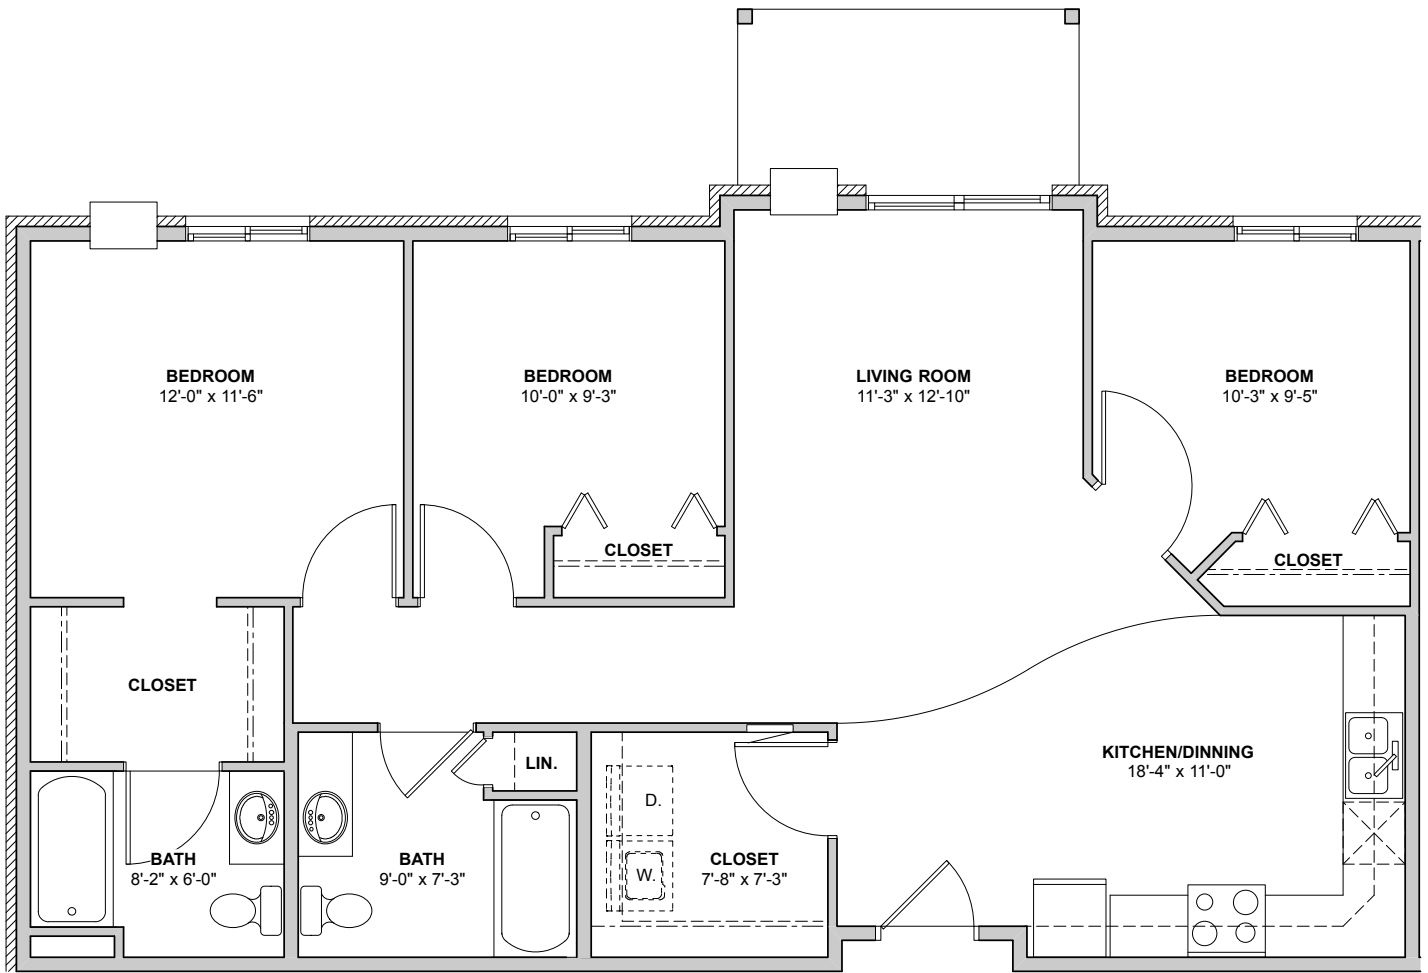

**ONE BEDROOM APARTMENT AVAILABLE AT
PRAIRIE POINTE**

**UNIT B - ONE BEDROOM W/DEN
851 SQUARE FEET**

TWO BEDROOM APARTMENT AVAILABLE AT PRAIRIE POINTE

**UNIT A - TWO BEDROOM
851 SQUARE FEET**

THREE BEDROOM APARTMENT AVAILABLE AT PRAIRIE POINTE

**UNIT C - THREE BEDROOM
1,095 SQUARE FEET**