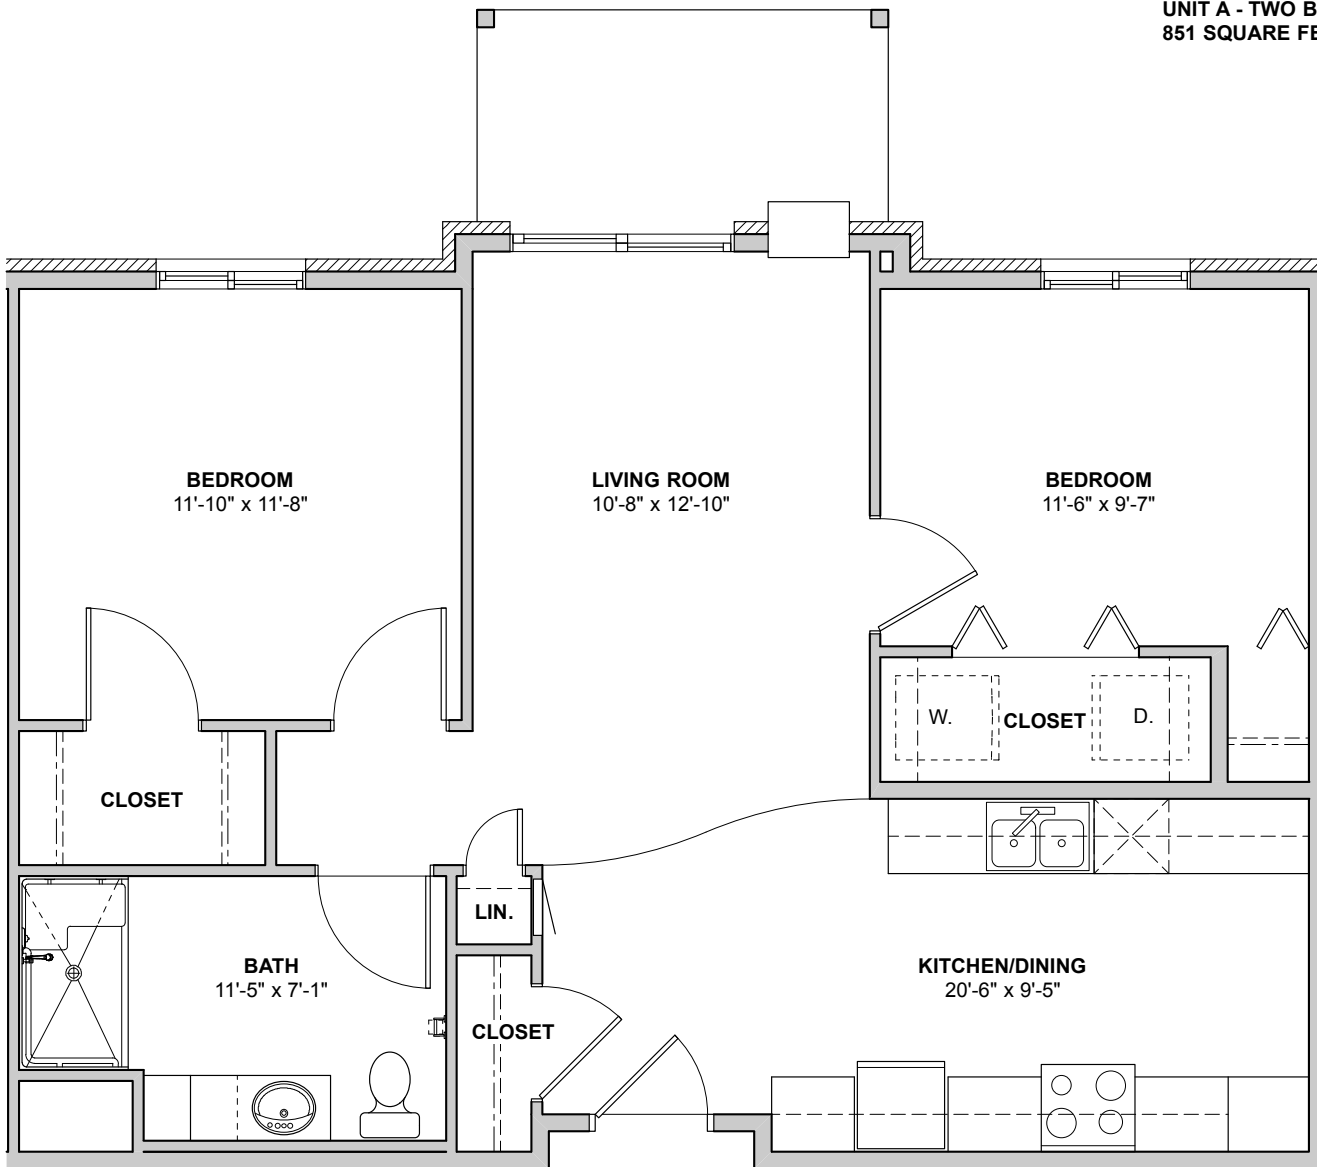

**ONE BEDROOM APARTMENT AVAILABLE AT
PRAIRIE POINTE**

**UNIT B - ONE BEDROOM W/DEN
851 SQUARE FEET**

TWO BEDROOM APARTMENT AVAILABLE AT PRAIRIE POINTE

**UNIT A - TWO BEDROOM
851 SQUARE FEET**

THREE BEDROOM APARTMENT AVAILABLE AT PRAIRIE POINTE

**UNIT C - THREE BEDROOM
1,095 SQUARE FEET**