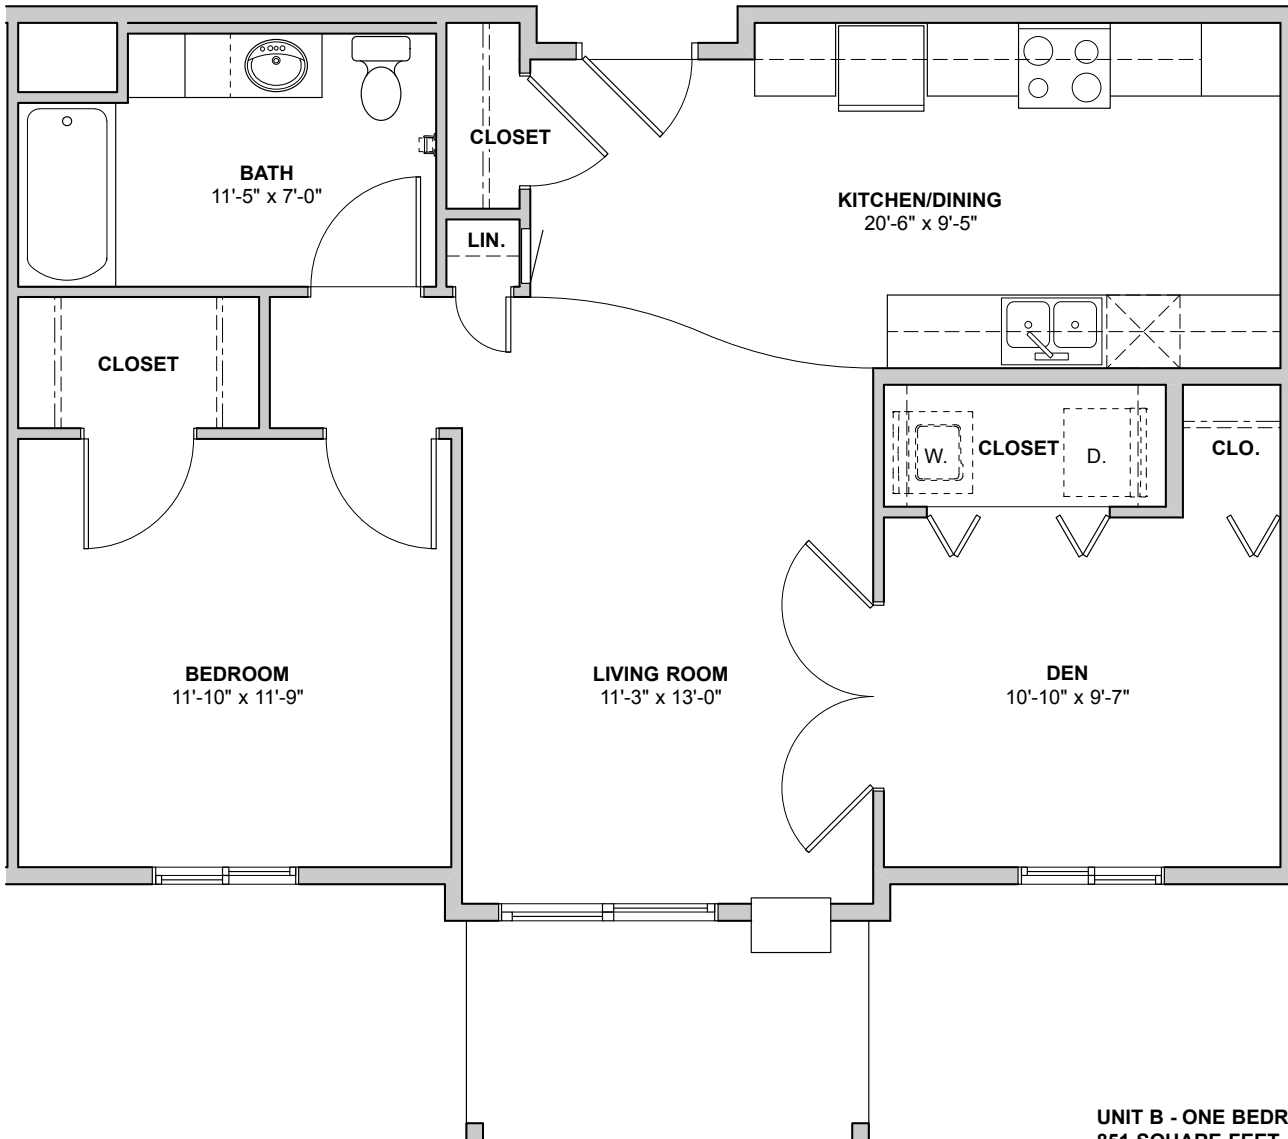

**ONE BEDROOM APARTMENT AVAILABLE AT
PRAIRIE POINTE**

**UNIT B - ONE BEDROOM W/DEN
851 SQUARE FEET**

TWO BEDROOM APARTMENT AVAILABLE AT PRAIRIE POINTE

**UNIT A - TWO BEDROOM
851 SQUARE FEET**

THREE BEDROOM APARTMENT AVAILABLE AT PRAIRIE POINTE

**UNIT C - THREE BEDROOM
1,095 SQUARE FEET**