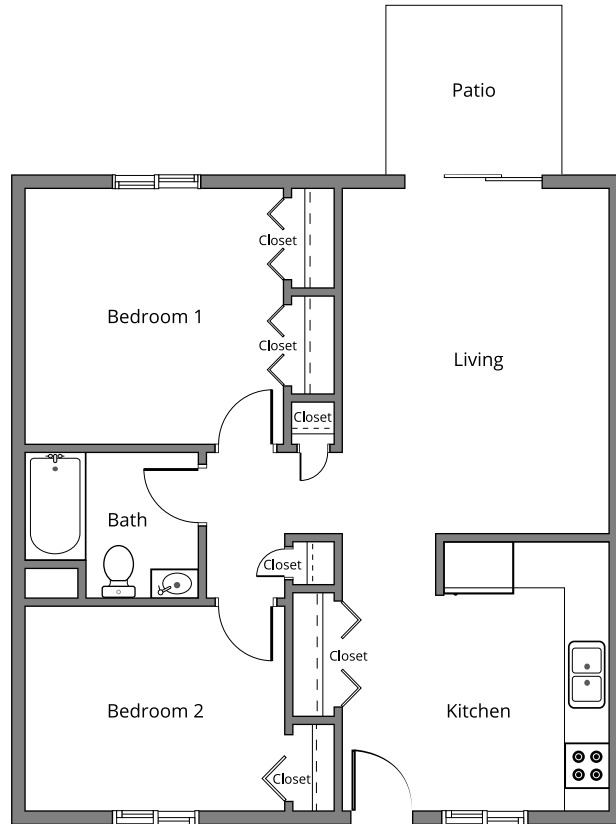

ONE BEDROOM APARTMENT OPTIONS AVAILABLE AT SUNSET VILLAGE II

One-plus bedroom, one bath apartment with walkout patio.

One-plus bedroom, one bath apartment with walkout patio.

TWO BEDROOM APARTMENT OPTIONS AVAILABLE AT SUNSET VILLAGE II

Two bedroom, one bathroom apartment with walkout patio.

FIRST FLOOR

SECOND FLOOR

Two story, two bedroom, one bath apartment with walkout patio.