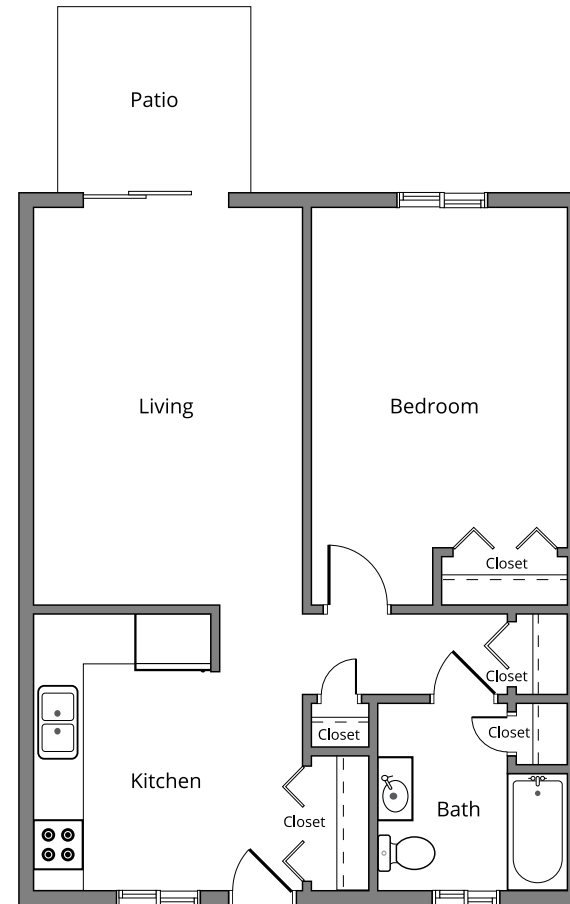

ONE BEDROOM APARTMENT OPTIONS AVAILABLE AT SUNSET VILLAGE II

One-plus bedroom, one bath apartment with walkout patio.

One-plus bedroom, one bath apartment with walkout patio.

TWO BEDROOM APARTMENT OPTIONS AVAILABLE AT SUNSET VILLAGE II

Two bedroom, one bathroom apartment with walkout patio.

FIRST FLOOR

SECOND FLOOR

Two story, two bedroom, one bath apartment with walkout patio.