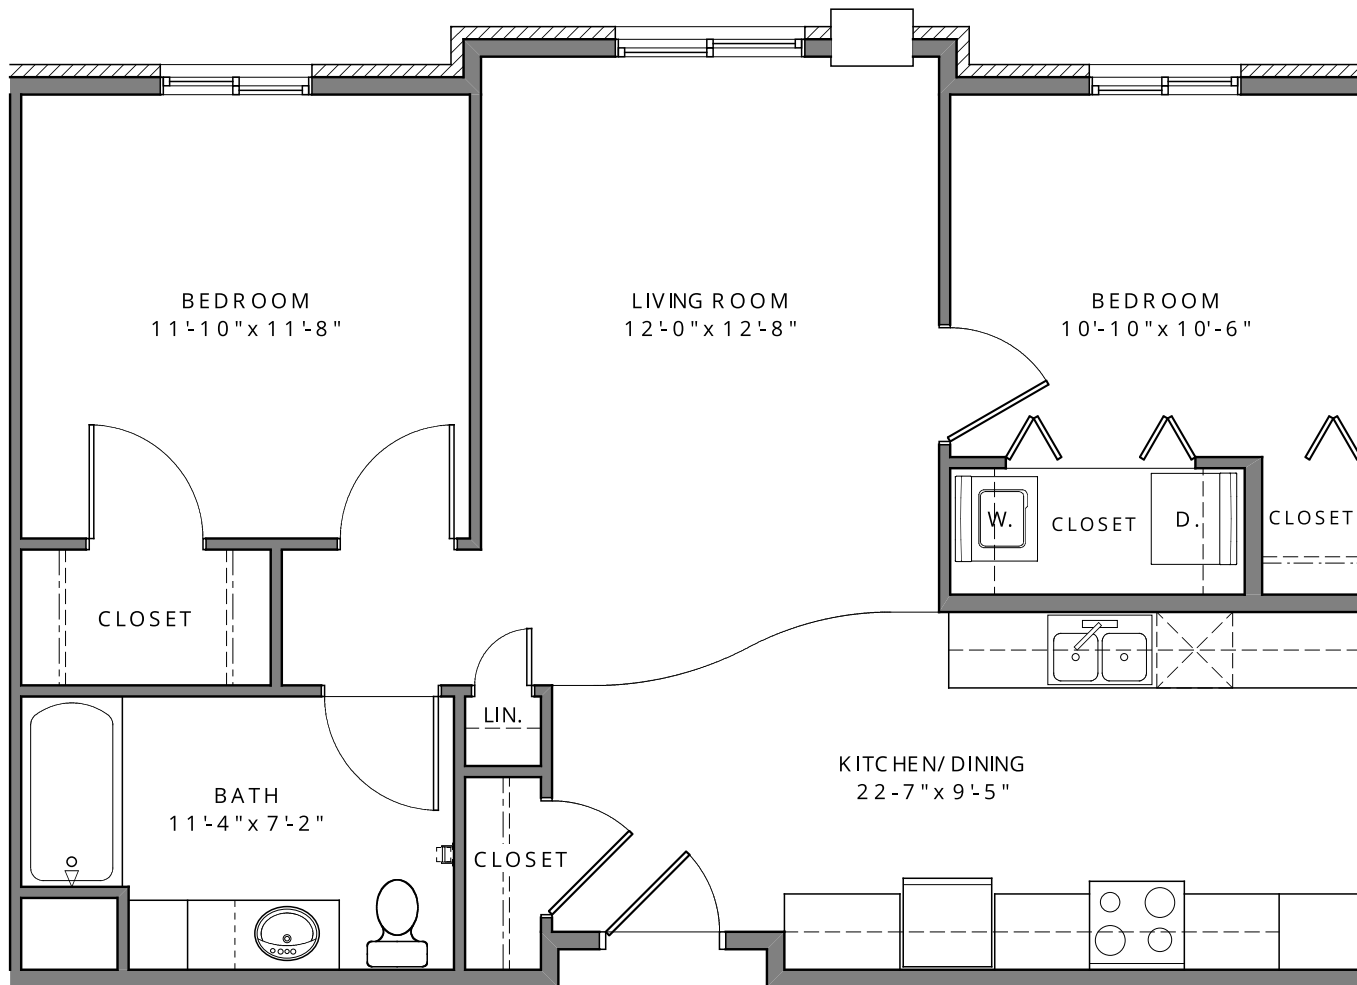

TWO BEDROOM APARTMENT OPTIONS AVAILABLE AT Sundance Commons

UNIT A - TWO BEDROOM
870 SQUARE FEET